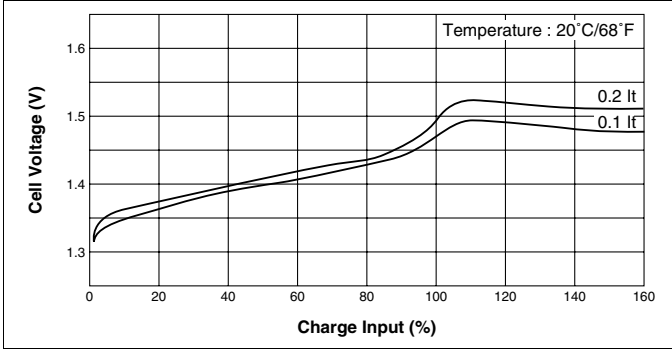

Nominal Capacity		1300mAh	
Nominal Voltage		1.2V	
Charging Current	Standard	130mA	
	Quick	260mA	
Charging Time	Standard	14 to 16Hrs.	
	Quick	7 to 8Hrs.	
Ambient Temperature	Charge	Standard	0°C to +45°C [+32°F to 113°F]
		Quick	0°C to +45°C [+32°F to 113°F]
	Discharge	-20°C to +60°C [-4°F to 140°F]	
	Storage	-30°C to +50°C [-22°F to 122°F]	
Internal Impedance (Av.) (at 50% discharge)		6.0mΩ (at 1000Hz)	
Weight		45g/1.59oz	
Dimensions(D)×(H) (with tube)		22.9⁰₋₁ × 43.0⁰_{-1.2} mm	
		0.90⁰_{-0.04} × 1.69⁰_{-0.05} inch	

Typical Characteristics

Charge

Discharge (at high rate)

Charge

Discharge (at high rate)

Discharge (at low rate)

Temperature (Charge & Discharge)