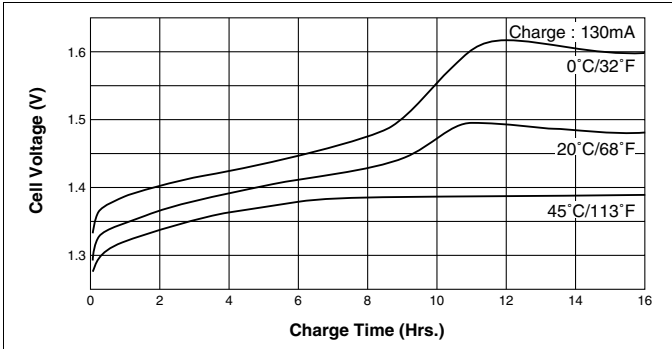

Typical Characteristics

Charge