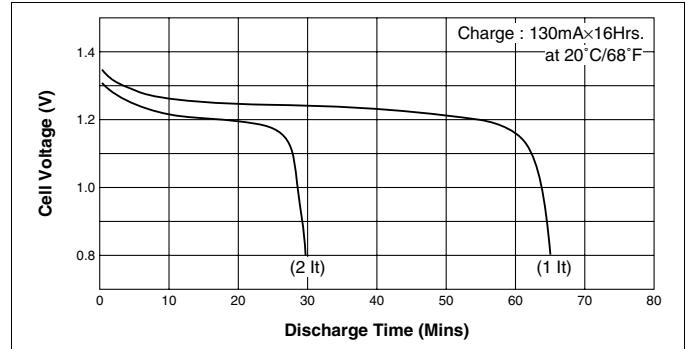

Discharge (at high rate)